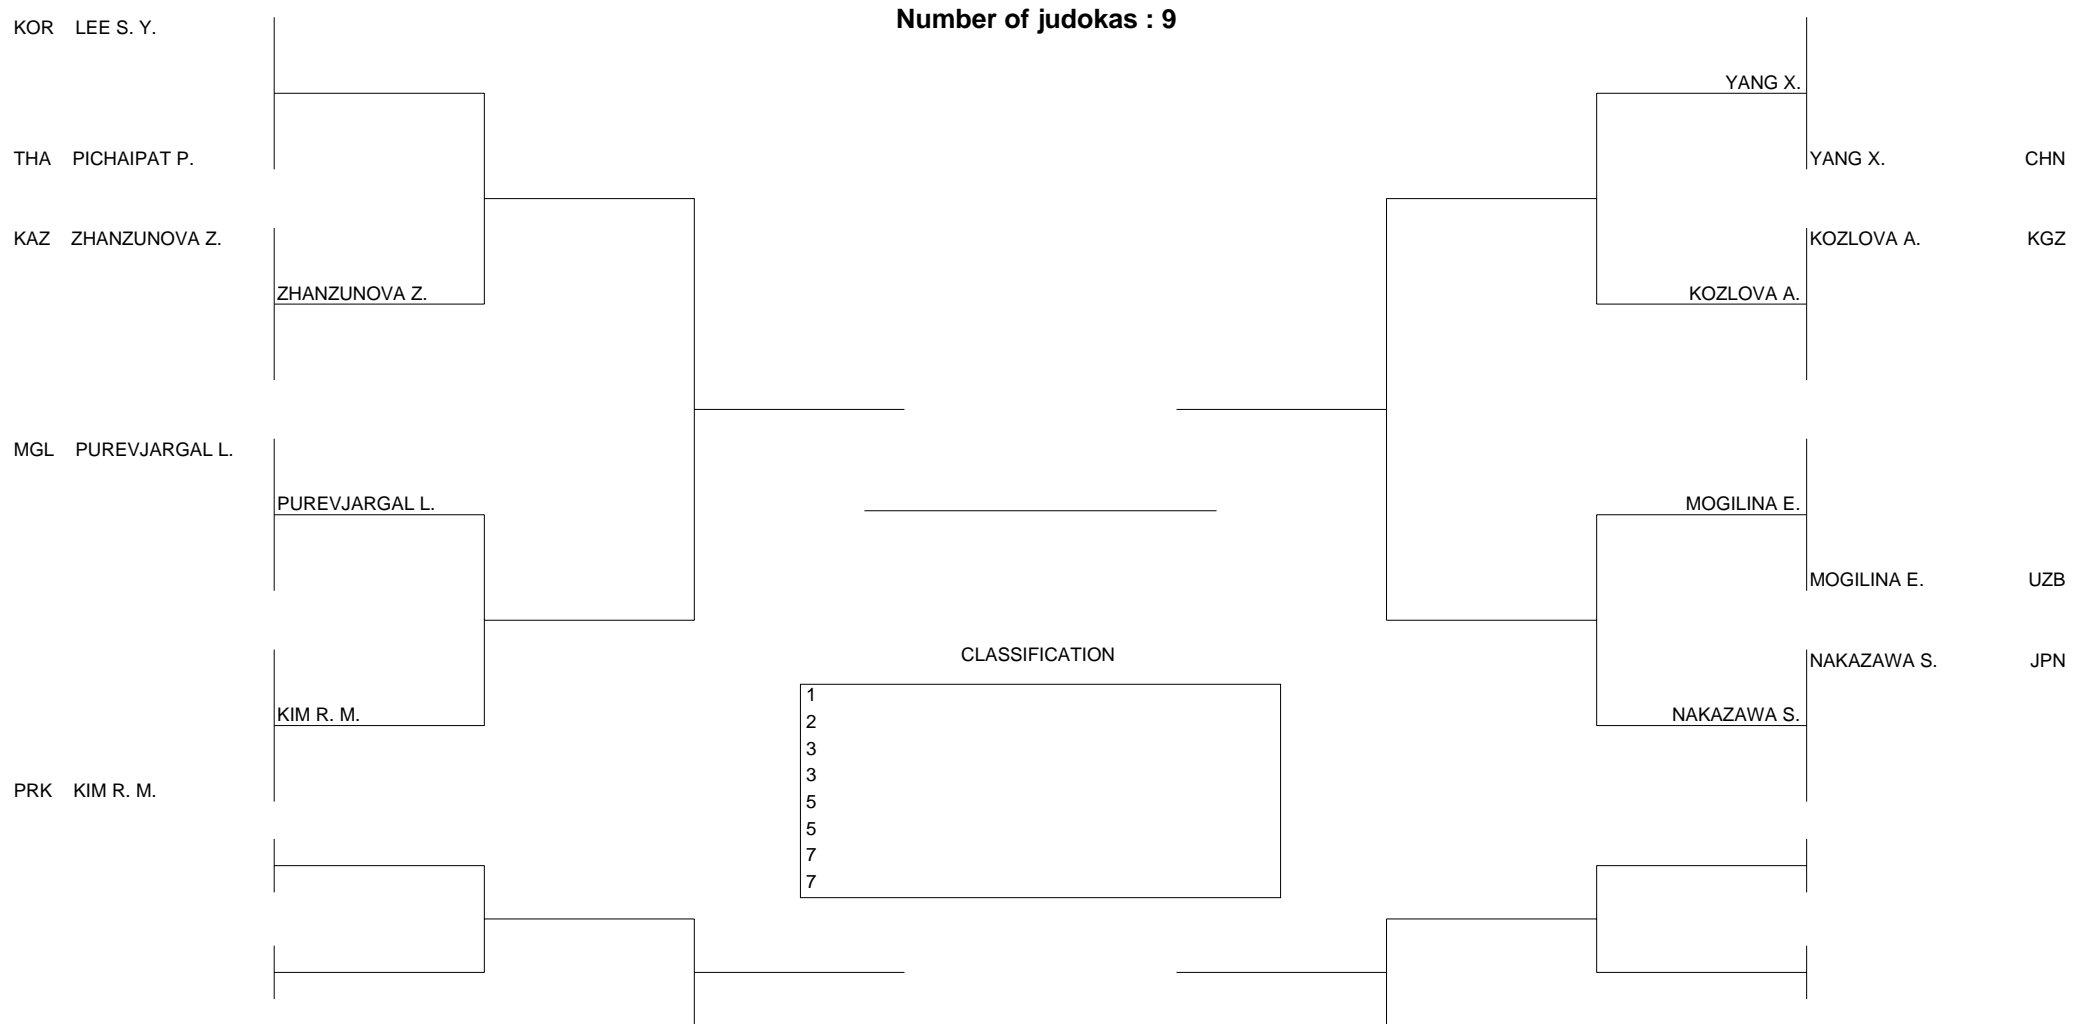

TUE 5 DEC 2006 - Start at 14:00

MON 4 DEC 2006 - Start at 14:00

Number of judokas : 10

MON 4 DEC 2006 - Start at 14:00

SUN 3 DEC 2006 - Start at 14:00

SUN 3 DEC 2006 - Start at 14:00

SAT 2 DEC 2006 - Start at 14:00

SAT 2 DEC 2006 - Start at 14:00

Number of judokas : 7