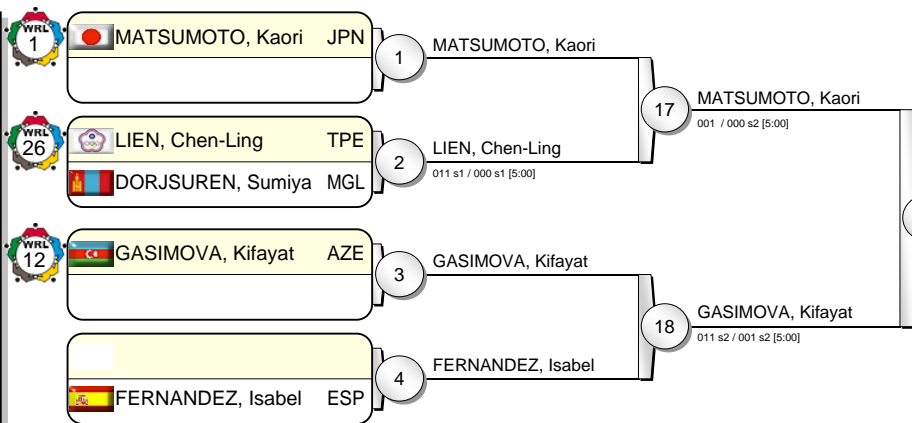

IJF Grand Slam Tokyo 2011

(JPN Tokyo, 09-11 December 2011)

-57 kg

26 Judoka

Pool A

Pool B

Pool C

Pool D

MATSUMOTO, Kaori JPN 31
001 / 000 s1 [2:37]

Results

- MATSUMOTO, Kaori JPN
- SATO, Aiko JPN
- SILVA, Rafaela BRA
- YAMAMOTO, Anzu JPN
- GASIMOVA, Kifayat AZE
- LOKO, Sarah FRA
- BOUKOUVALA, Ioulietta GRE
- KIM, Jan-Di KOR