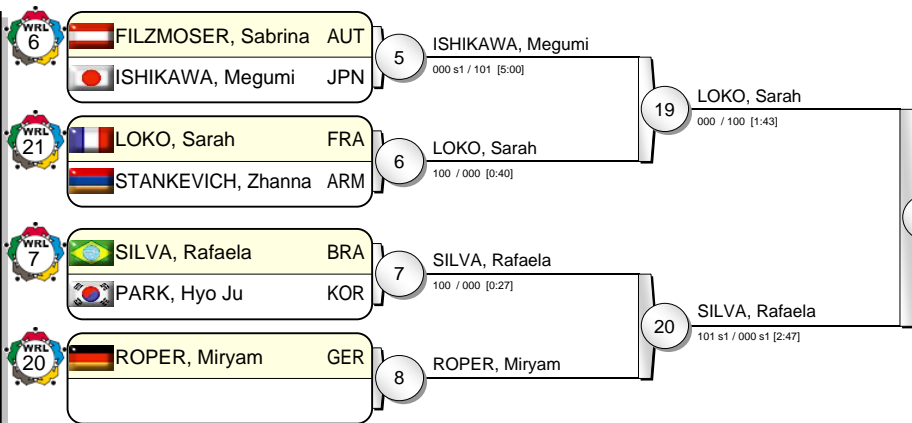

IJF Grand Slam Tokyo 2011

(JPN Tokyo, 09-11 December 2011)

-57 kg

26 Judoka

Pool A

Pool B

Pool C

Pool D

MATSUMOTO, Kaori JPN 31
001 / 000 s1 [2:37]

Results

- MATSUMOTO, Kaori JPN
- SATO, Aiko JPN
- SILVA, Rafaela BRA
- YAMAMOTO, Anzu JPN
- GASIMOVA, Kifayat AZE
- LOKO, Sarah FRA
- BOUKOUVALA, Ioulietta GRE
- KIM, Jan-Di KOR