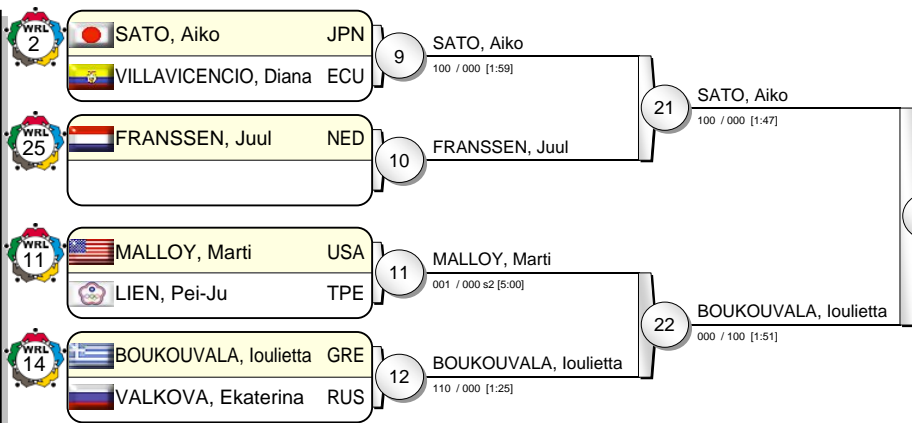

IJF Grand Slam Tokyo 2011

(JPN Tokyo, 09-11 December 2011)

-57 kg

26 Judoka

Pool A

Pool B

Pool C

Pool D

MATSUMOTO, Kaori JPN 31
001 / 000 s1 [2:37]

Results

- MATSUMOTO, Kaori JPN
- SATO, Aiko JPN
- SILVA, Rafaela BRA
- YAMAMOTO, Anzu JPN
- GASIMOVA, Kifayat AZE
- LOKO, Sarah FRA
- BOUKOUVALA, Ioulietta GRE
- KIM, Jan-Di KOR