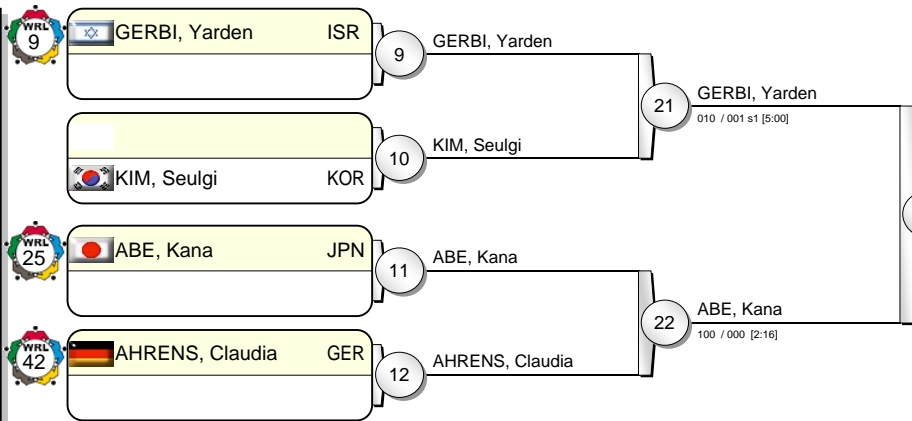

# IJF Grand Slam Tokyo 2012

(JPN Tokyo, 30 Nov - 02 Dec 2012)

# -63 kg

18 Judoka

Pool A

Pool B

Pool C

Pool D

TSUGANE, Megumi JPN 31  
001 / 000 s1 [5:00]