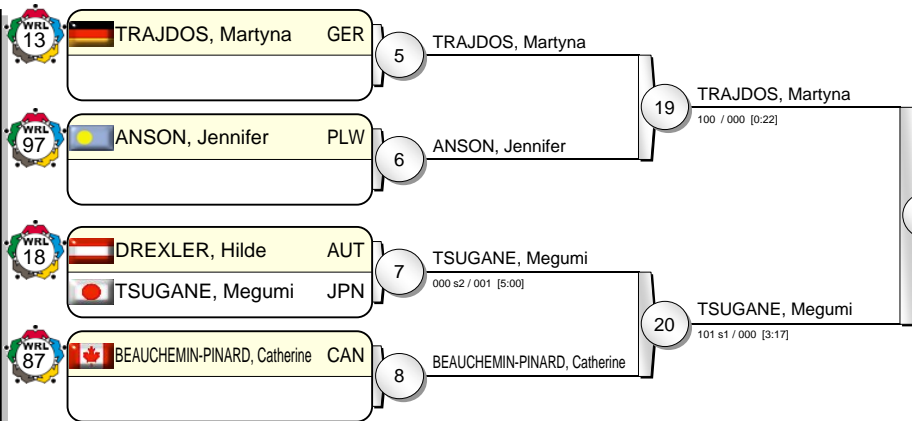

# IJF Grand Slam Tokyo 2012

(JPN Tokyo, 30 Nov - 02 Dec 2012)

# -63 kg

18 Judoka

Pool A

Pool B

Pool C

Pool D

TSUGANE, Megumi JPN 31  
001 / 000 s1 [5:00]