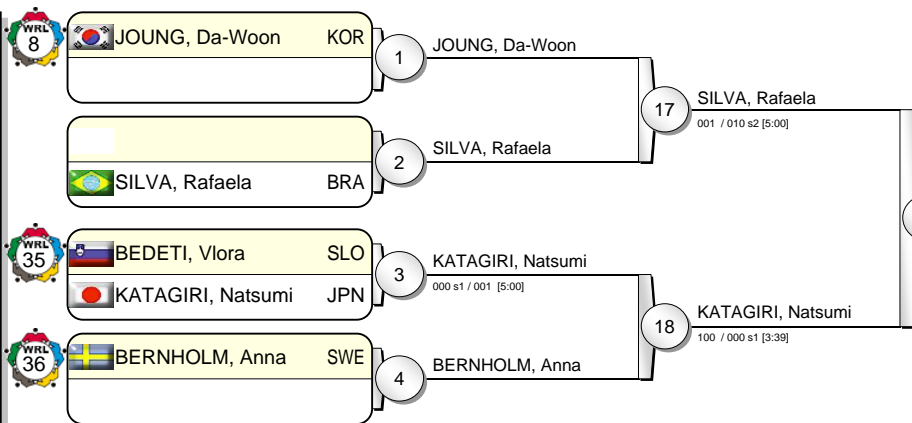

# IJF Grand Slam Tokyo 2012

(JPN Tokyo, 30 Nov - 02 Dec 2012)

# -63 kg

18 Judoka

Pool A

Pool B

Pool C

Pool D

TSUGANE, Megumi JPN 31  
001 / 000 s1 [5:00]