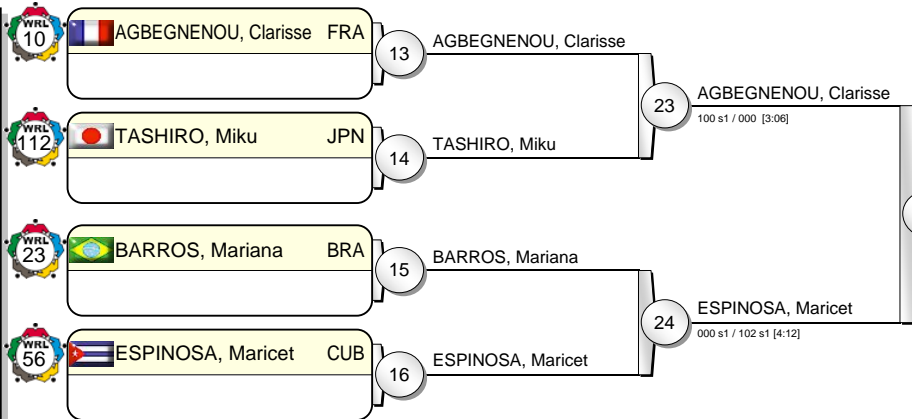

# IJF Grand Slam Tokyo 2012

(JPN Tokyo, 30 Nov - 02 Dec 2012)

# -63 kg

18 Judoka

Pool A

Pool B

Pool C

Pool D

TSUGANE, Megumi JPN 31  
001 / 000 s1 [5:00]

## Results

1. TSUGANE, Megumi JPN
2. ABE, Kana JPN
3. SILVA, Rafaela BRA
3. ESPINOSA, Maricet CUB
5. KATAGIRI, Natsumi JPN
5. TRAJDOS, Martyna GER
5. GERBI, Yarden ISR
5. AGBEGNEOU, Clarisse FRA