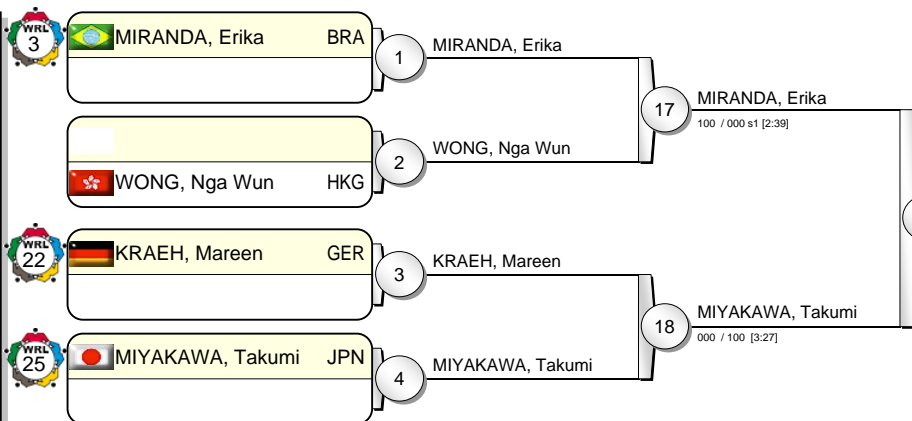

IJF Grand Slam Tokyo 2012

(JPN Tokyo, 30 Nov - 02 Dec 2012)

-52 kg

18 Judoka

Pool A

Pool B

Pool C

Pool D

HASHIMOTO, Yuki JPN 31

TANIMOTO, Nodoka 30

Results

- HASHIMOTO, Yuki JPN
- TANIMOTO, Nodoka JPN
- MIYAKAWA, Takumi JPN
- BERMOY ACOSTA, Yanet CUB
- MIRANDA, Erika BRA
- VALENTIM, Eleudis BRA
- BONNA, Penelope FRA
- HEYLEN, Ilse BEL