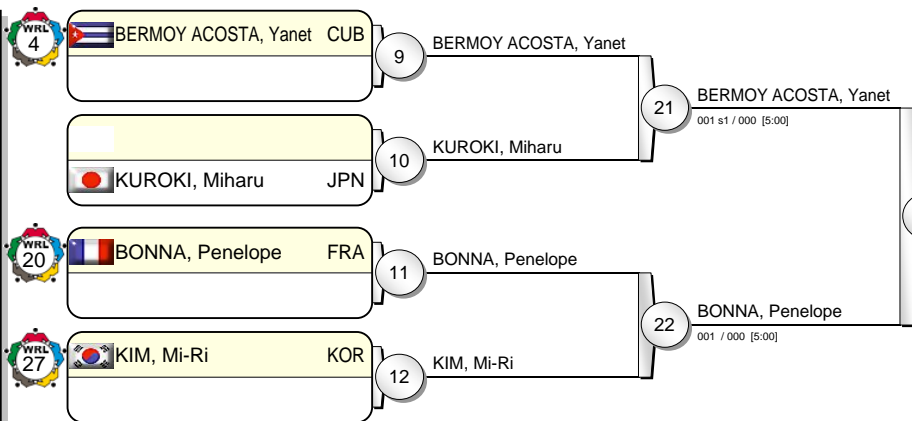

IJF Grand Slam Tokyo 2012

(JPN Tokyo, 30 Nov - 02 Dec 2012)

-52 kg

18 Judoka

Pool A

Pool B

Pool C

Pool D

HASHIMOTO, Yuki JPN 31

TANIMOTO, Nodoka 30

Results

- HASHIMOTO, Yuki JPN
- TANIMOTO, Nodoka JPN
- MIYAKAWA, Takumi JPN
- BERMOY ACOSTA, Yanet CUB
- MIRANDA, Erika BRA
- VALENTIM, Eleudis BRA
- BONNA, Penelope FRA
- HEYLEN, Ilse BEL