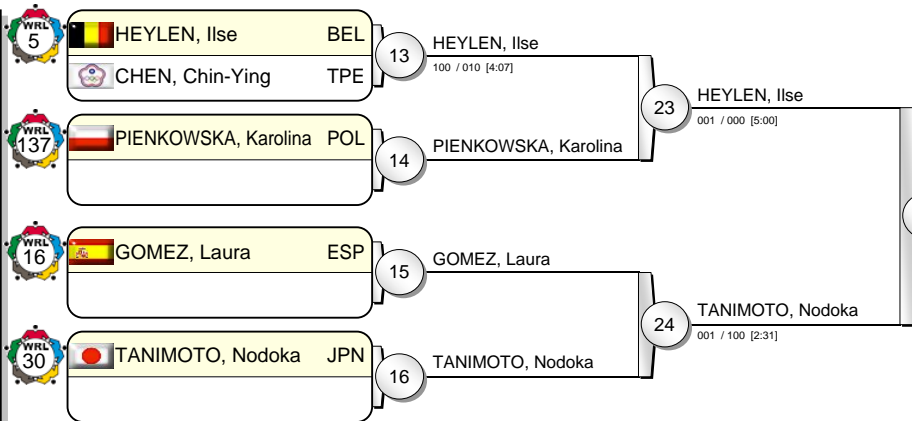

IJF Grand Slam Tokyo 2012

(JPN Tokyo, 30 Nov - 02 Dec 2012)

-52 kg

18 Judoka

Pool A

Pool B

Pool C

Pool D

HASHIMOTO, Yuki JPN 31

TANIMOTO, Nodoka 30

Results

- HASHIMOTO, Yuki JPN
- TANIMOTO, Nodoka JPN
- MIYAKAWA, Takumi JPN
- BERMOY ACOSTA, Yanet CUB
- MIRANDA, Erika BRA
- VALENTIM, Eleudis BRA
- BONNA, Penelope FRA
- HEYLEN, Ilse BEL