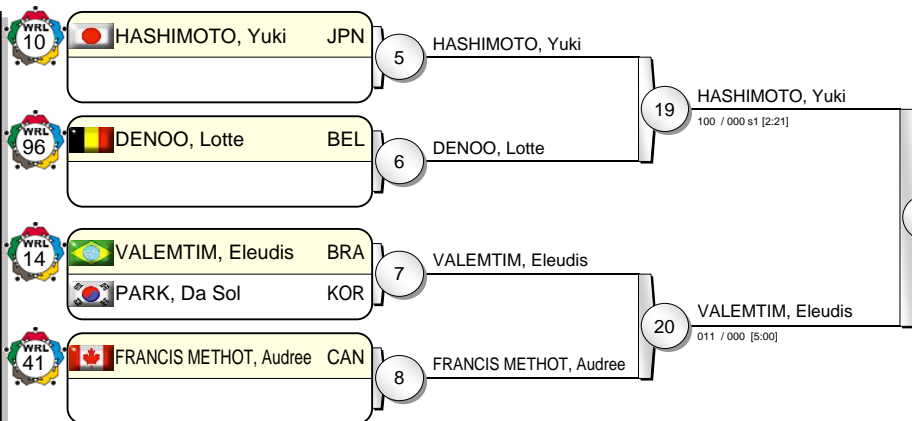

IJF Grand Slam Tokyo 2012

(JPN Tokyo, 30 Nov - 02 Dec 2012)

-52 kg

18 Judoka

Pool A

Pool B

Pool C

Pool D

HASHIMOTO, Yuki JPN 31

TANIMOTO, Nodoka 30

Results

- HASHIMOTO, Yuki JPN
- TANIMOTO, Nodoka JPN
- MIYAKAWA, Takumi JPN
- BERMOY ACOSTA, Yanet CUB
- MIRANDA, Erika BRA
- VALENTIM, Eleudis BRA
- BONNA, Penelope FRA
- HEYLEN, Ilse BEL