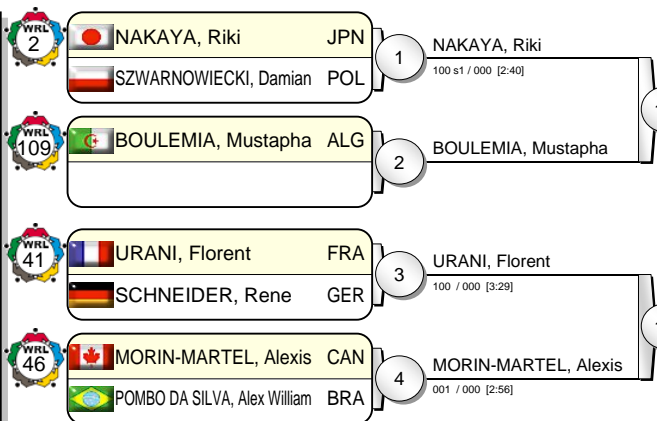

IJF Grand Slam Tokyo 2012

(JPN Tokyo, 30 Nov - 02 Dec 2012)

-73 kg

26 Judoka

Pool A