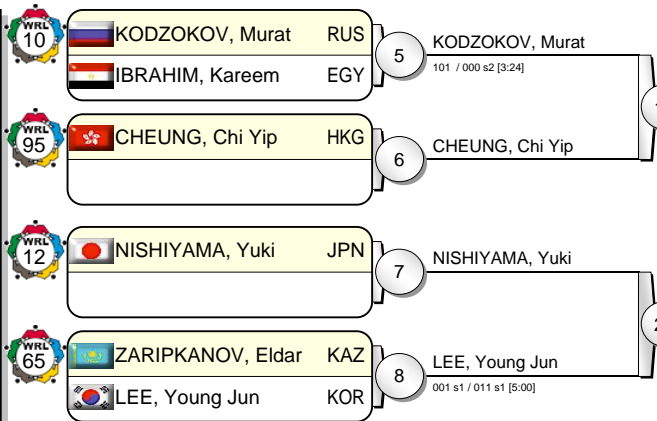

IJF Grand Slam Tokyo 2012

(JPN Tokyo, 30 Nov - 02 Dec 2012)

-73 kg

26 Judoka

Pool A

Pool B

Pool C

Pool D

ONO, Shohei (JPN) vs NAKAYA, Riki (JPN) - Result: ONO, Shohei (000 s1 / 110 [1:48])

Results

1. ONO, Shohei (JPN)
2. NAKAYA, Riki (JPN)
3. NISHIYAMA, Yuki (JPN)
3. KHASHBAATAR, Tsagaanbaatar (MGL)
5. URANI, Florent (FRA)
5. KODZOKOV, Murat (RUS)
5. VAN TICHELDT, Dirk (BEL)
5. TORENOV, Yertugan (KAZ)